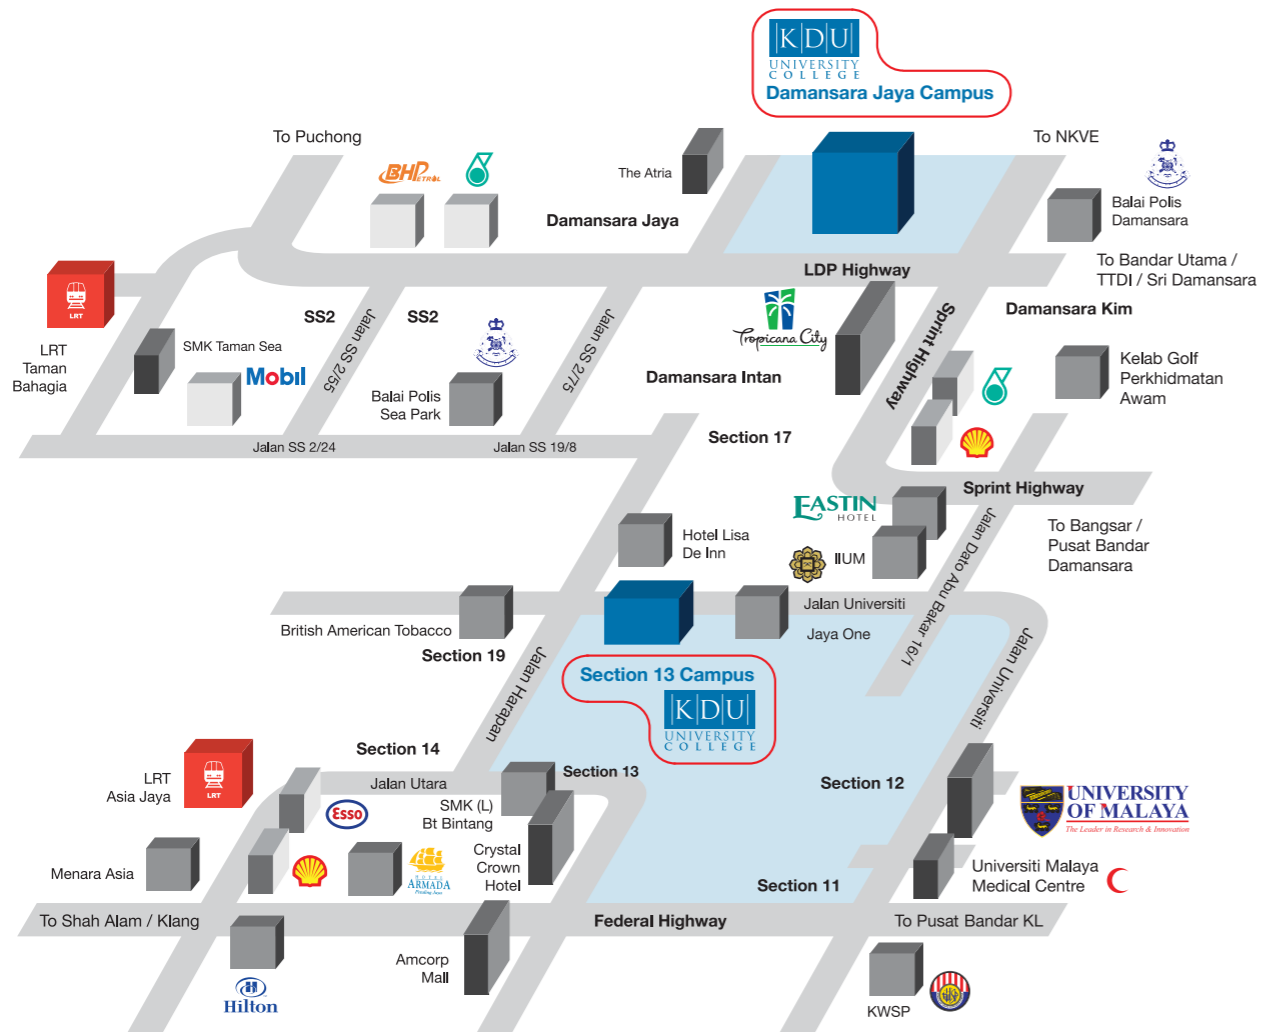

LOCATION MAP TO KDU UC

KDU UNIVERSITY COLLEGE (KPT/JPT/USB29)
A member of the KDU Education Group

DAMANSARA JAYA CAMPUS

Address: SS22/41, Damansara Jaya,
47400 Petaling Jaya, Selangor, Malaysia
Tel: +603 7953 6688 **Fax:** +603 7726 9941
Email: best@kdu.edu.my
GPS coordinate: 3.126998, 101.622528

SECTION 13 CAMPUS

Address: 76 Jalan University,
46200 Petaling Jaya, Selangor, Malaysia
Tel: +603 7953 6988 **Fax:** +603 7953 6699
Email: best@kdu.edu.my
GPS coordinate: 3.118137, 101.632156

Sarawak Teachers' Union-KDU University College Roadshow

Location	Date*	Time
STU Headquarters Wisma STU, Kuching	8-9 Feb	9am-4.30pm
STU Southern Zone, Jalan Rock, Kuching	15-16 Feb	9am-4.30pm
STU Central Zone, Loriong Wong King Huo, Sibul	22-13 Feb	9am-4.30pm

OUR RESOURCES & FACILITIES

Area 51 - Game Development Studio

Game Showcase & Testing Studio

Black Box

Moot Court

Engineering Lab

Creative Waves (Radio Studio)

Apple Campus